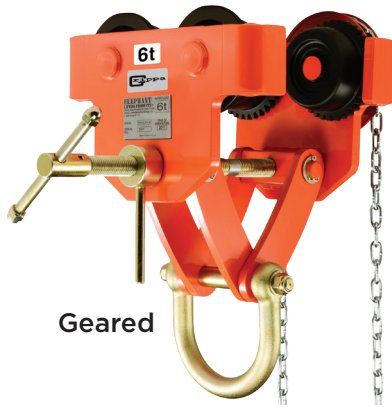

# GRIPPA RIGGER STYLE PUSH & GEARED ADJUSTABLE TROLLEYS

1t - 6t

10t

6t

10t

## PLAIN ADJUSTABLE TROLLEY

Product Code	Type	Capacity (t)	Track width range (in)	Dimensions (in)						Min. curve ratio (ft)	Net Weight (lb)
				A	B	C	D	E	F		
APT-1	Plain	1.0	3-8	15	3	1	4	3	10-8	3.3	20.9
APT-2	Plain	2.0	3-8	15	4	1	5	4	11-9	4.3	29.8
APT-3	Plain	3.0	3-8	16	4	1	6	4	11-10	4.9	50.7
APT-6	Plain	6.0	4-12	21	4	1	6	5	14-11	4.9	78.3
APT-10	Plain	10.0	6-12	24	5	1	7	3	16-13	8.9	260.1

## GEARED ADJUSTABLE TROLLEY

Product Code	Type	Capacity (t)	Track width range (in)	Dimensions (in)						Min. curve ratio (ft)	Net Weight (lb)
				A	B	C	D	E	F		
AGT-1	Geared	1.0	3-8	15	3	1	4	3	10-8	3.3	TBA
AGT-2	Geared	2.0	3-8	15	4	1	5	4	11-9	4.3	TBA
AGT-3	Geared	3.0	3-8	16	4	1	6	4	11-10	4.9	62.8
AGT-6	Geared	6.0	4-12	21	4	1	6	5	14-11	4.9	88.2
AGT-10	Geared	10.0	6-12	24	5	1	7	3	16-13	8.9	487.2