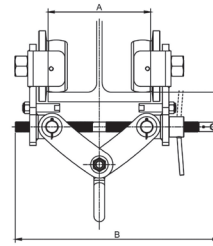

# GRIPPA RIGGER STYLE PUSH & GEARED ADJUSTABLE TROLLEYS

1t - 6t

10t

6t

10t

## PLAIN ADJUSTABLE TROLLEY

Product Code	Type	Capacity (t)	Track width range (in)	Dimensions (in)						Min. curve ratio (ft)	Net Weight (lb)
				A	B	C	D	E	F		
APT-1	Plain	1.0	3-8	15	3	1	4	3	10-8	3.3	20.9
APT-2	Plain	2.0	3-8	15	4	1	5	4	11-9	4.3	29.8
APT-3	Plain	3.0	3-8	16	4	1	6	4	11-10	4.9	50.7
APT-6	Plain	6.0	4-12	21	4	1	6	5	14-11	4.9	78.3
APT-10	Plain	10.0	6-12	24	5	1	7	3	16-13	8.9	260.1

## GEARED ADJUSTABLE TROLLEY

Product Code	Type	Capacity (t)	Track width range (in)	Dimensions (in)						Min. curve ratio (ft)	Net Weight (lb)
				A	B	C	D	E	F		
AGT-1	Geared	1.0	3-8	15	3	1	4	3	10-8	3.3	TBA
AGT-2	Geared	2.0	3-8	15	4	1	5	4	11-9	4.3	TBA
AGT-3	Geared	3.0	3-8	16	4	1	6	4	11-10	4.9	62.8
AGT-6	Geared	6.0	4-12	21	4	1	6	5	14-11	4.9	88.2
AGT-10	Geared	10.0	6-12	24	5	1	7	3	16-13	8.9	487.2