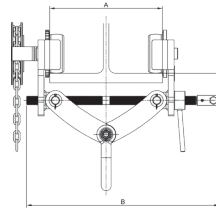

GRIPPA RIGGER STYLE PUSH & GEARED ADJUSTABLE TROLLEYS

6t

PLAIN ADJUSTABLE TROLLEY

Product Code	Type	Capacity (t)	Track width range (in)	Dimensions (in)						Min. curve ratio (ft)	Net Weight (lb)	
				A	B	C	D	E	F			G
APT-1	Plain	1.0	3-8	15	3	1	4	3	10-8	3.3	20.9	
APT-2	Plain	2.0	3-8	15	4	1	5	4	11-9	4.3	29.8	
APT-3	Plain	3.0	3-8	16	4	1	6	4	11-10	4.9	50.7	
APT-6	Plain	6.0	4-12	21	4	1	6	5	14-11	4.9	78.3	
APT-10	Plain	10.0	6-12	24	5	1	7	3	16-13	8.9	260.1	

GEARED ADJUSTABLE TROLLEY

Product Code	Type	Capacity (t)	Track width range (in)	Dimensions (in)						Min. curve ratio (ft)	Net Weight (lb)	
				A	B	C	D	E	F			G
AGT-1	Geared	1.0	3-8	15	3	1	4	3	10-8	3.3	TBA	
AGT-2	Geared	2.0	3-8	15	4	1	5	4	11-9	4.3	TBA	
AGT-3	Geared	3.0	3-8	16	4	1	6	4	11-10	4.9	62.8	
AGT-6	Geared	6.0	4-12	21	4	1	6	5	14-11	4.9	88.2	
AGT-10	Geared	10.0	6-12	24	5	1	7	3	16-13	8.9	487.2