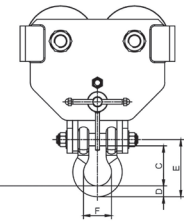

# GRIPPA RIGGER STYLE PUSH & GEARED ADJUSTABLE TROLLEYS

1t - 6t

10t

6t

10t

## PLAIN ADJUSTABLE TROLLEY

Product Code	Type	Capacity (t)	Track width range (in)	Dimensions (in)						Min. curve ratio (ft)	Net Weight (lb)
				A	B	C	D	E	F		
APT-1	Plain	1.0	3-8	15	3	1	4	3	10-8	3.3	20.9
APT-2	Plain	2.0	3-8	15	4	1	5	4	11-9	4.3	29.8
APT-3	Plain	3.0	3-8	16	4	1	6	4	11-10	4.9	50.7
APT-6	Plain	6.0	4-12	21	4	1	6	5	14-11	4.9	78.3
APT-10	Plain	10.0	6-12	24	5	1	7	3	16-13	8.9	260.1

## GEARED ADJUSTABLE TROLLEY

Product Code	Type	Capacity (t)	Track width range (in)	Dimensions (in)						Min. curve ratio (ft)	Net Weight (lb)
				A	B	C	D	E	F		
AGT-1	Geared	1.0	3-8	15	3	1	4	3	10-8	3.3	TBA
AGT-2	Geared	2.0	3-8	15	4	1	5	4	11-9	4.3	TBA
AGT-3	Geared	3.0	3-8	16	4	1	6	4	11-10	4.9	62.8
AGT-6	Geared	6.0	4-12	21	4	1	6	5	14-11	4.9	88.2
AGT-10	Geared	10.0	6-12	24	5	1	7	3	16-13	8.9	487.2