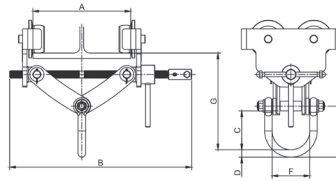

# GRIPPA RIGGER STYLE PUSH & GEARED ADJUSTABLE TROLLEYS

1t - 6t

10t

6t

10t

## PLAIN ADJUSTABLE TROLLEY

Product Code	Type	Capacity (t)	Track width range (in)	Dimensions (in)						Min. curve ratio (ft)	Net Weight (lb)
				A	B	C	D	E	F		
APT-1	Plain	1.0	3-8	15	3	1	4	3	10-8	3.3	20.9
APT-2	Plain	2.0	3-8	15	4	1	5	4	11-9	4.3	29.8
APT-3	Plain	3.0	3-8	16	4	1	6	4	11-10	4.9	50.7
APT-6	Plain	6.0	4-12	21	4	1	6	5	14-11	4.9	78.3
APT-10	Plain	10.0	6-12	24	5	1	7	3	16-13	8.9	260.1

## GEARED ADJUSTABLE TROLLEY

Product Code	Type	Capacity (t)	Track width range (in)	Dimensions (in)						Min. curve ratio (ft)	Net Weight (lb)
				A	B	C	D	E	F		
AGT-1	Geared	1.0	3-8	15	3	1	4	3	10-8	3.3	TBA
AGT-2	Geared	2.0	3-8	15	4	1	5	4	11-9	4.3	TBA
AGT-3	Geared	3.0	3-8	16	4	1	6	4	11-10	4.9	62.8
AGT-6	Geared	6.0	4-12	21	4	1	6	5	14-11	4.9	88.2
AGT-10	Geared	10.0	6-12	24	5	1	7	3	16-13	8.9	487.2