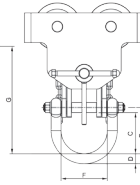

# GRIPPA RIGGER STYLE PUSH & GEARED ADJUSTABLE TROLLEYS

1t - 6t

10t

6t

10t

## PLAIN ADJUSTABLE TROLLEY

Product Code	Type	Capacity (t)	Track width range (in)	Dimensions (in)						Min. curve ratio (ft)	Net Weight (lb)
				A	B	C	D	E	F		
APT-1	Plain	1.0	3-8	15	3	1	4	3	10-8	3.3	20.9
APT-2	Plain	2.0	3-8	15	4	1	5	4	11-9	4.3	29.8
APT-3	Plain	3.0	3-8	16	4	1	6	4	11-10	4.9	50.7
APT-6	Plain	6.0	4-12	21	4	1	6	5	14-11	4.9	78.3
APT-10	Plain	10.0	6-12	24	5	1	7	3	16-13	8.9	260.1

## GEARED ADJUSTABLE TROLLEY

Product Code	Type	Capacity (t)	Track width range (in)	Dimensions (in)						Min. curve ratio (ft)	Net Weight (lb)
				A	B	C	D	E	F		
AGT-1	Geared	1.0	3-8	15	3	1	4	3	10-8	3.3	TBA
AGT-2	Geared	2.0	3-8	15	4	1	5	4	11-9	4.3	TBA
AGT-3	Geared	3.0	3-8	16	4	1	6	4	11-10	4.9	62.8
AGT-6	Geared	6.0	4-12	21	4	1	6	5	14-11	4.9	88.2
AGT-10	Geared	10.0	6-12	24	5	1	7	3	16-13	8.9	487.2