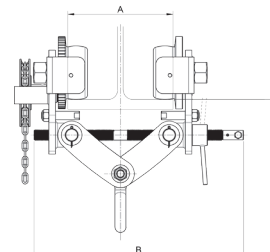

# GRIPPA RIGGER STYLE PUSH & GEARED ADJUSTABLE TROLLEYS

1t - 6t

10t

6t

10t

## PLAIN ADJUSTABLE TROLLEY

Product Code	Type	Capacity (t)	Track width range (in)	Dimensions (in)						Min. curve ratio (ft)	Net Weight (lb)
				A	B	C	D	E	F		
APT-1	Plain	1.0	3-8	15	3	1	4	3	10-8	3.3	20.9
APT-2	Plain	2.0	3-8	15	4	1	5	4	11-9	4.3	29.8
APT-3	Plain	3.0	3-8	16	4	1	6	4	11-10	4.9	50.7
APT-6	Plain	6.0	4-12	21	4	1	6	5	14-11	4.9	78.3
APT-10	Plain	10.0	6-12	24	5	1	7	3	16-13	8.9	260.1

## GEARED ADJUSTABLE TROLLEY

Product Code	Type	Capacity (t)	Track width range (in)	Dimensions (in)						Min. curve ratio (ft)	Net Weight (lb)
				A	B	C	D	E	F		
AGT-1	Geared	1.0	3-8	15	3	1	4	3	10-8	3.3	TBA
AGT-2	Geared	2.0	3-8	15	4	1	5	4	11-9	4.3	TBA
AGT-3	Geared	3.0	3-8	16	4	1	6	4	11-10	4.9	62.8
AGT-6	Geared	6.0	4-12	21	4	1	6	5	14-11	4.9	88.2
AGT-10	Geared	10.0	6-12	24	5	1	7	3	16-13	8.9	487.2