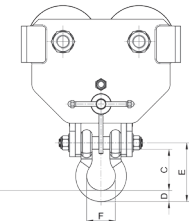

# GRIPPA RIGGER STYLE PUSH & GEARED ADJUSTABLE TROLLEYS

1t - 6t

10t

6t

10t

## PLAIN ADJUSTABLE TROLLEY

Product Code	Type	Capacity (t)	Track width range (in)	Dimensions (in)						Min. curve ratio (ft)	Net Weight (lb)
				A	B	C	D	E	F		
APT-1	Plain	1.0	3-8	15	3	1	4	3	10-8	3.3	20.9
APT-2	Plain	2.0	3-8	15	4	1	5	4	11-9	4.3	29.8
APT-3	Plain	3.0	3-8	16	4	1	6	4	11-10	4.9	50.7
APT-6	Plain	6.0	4-12	21	4	1	6	5	14-11	4.9	78.3
APT-10	Plain	10.0	6-12	24	5	1	7	3	16-13	8.9	260.1

## GEARED ADJUSTABLE TROLLEY

Product Code	Type	Capacity (t)	Track width range (in)	Dimensions (in)						Min. curve ratio (ft)	Net Weight (lb)
				A	B	C	D	E	F		
AGT-1	Geared	1.0	3-8	15	3	1	4	3	10-8	3.3	TBA
AGT-2	Geared	2.0	3-8	15	4	1	5	4	11-9	4.3	TBA
AGT-3	Geared	3.0	3-8	16	4	1	6	4	11-10	4.9	62.8
AGT-6	Geared	6.0	4-12	21	4	1	6	5	14-11	4.9	88.2
AGT-10	Geared	10.0	6-12	24	5	1	7	3	16-13	8.9	487.2